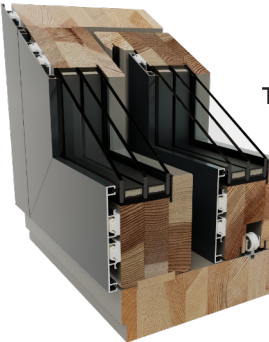

# ALU-CLAD SLIDING DOORS

PROFILE  
**HMHST 69  
WOODEN  
THRESHOLD**

Window thermal insulation Ratio ~1.2 Uw

PROFILE  
**HMHST 69  
ALUMINUM  
THRESHOLD**

Window thermal insulation Ratio ~1.2 Uw

PROFILE  
**HMHST 78  
WOODEN  
THRESHOLD**