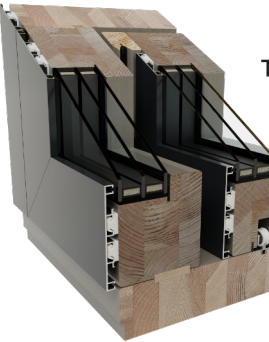

PROFILE
**HMHST 92
WOODEN
THRESHOLD**

Window thermal insulation Ratio ~0.76 Uw