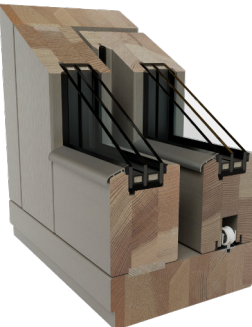

# WOODEN SLIDING DOORS

PROFILE  
HST 69  
WOODEN  
THRESHOLD

Window thermal insulation Ratio ~1.2 Uw

PROFILE  
HST 69  
ALUMINUM  
THRESHOLD

Window thermal insulation Ratio ~1.2 Uw

PROFILE  
HST 78  
WOODEN  
THRESHOLD