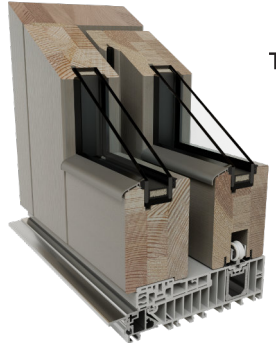

PROFILE
HST 69
ALUMINUM
THRESHOLD

Window thermal insulation Ratio ~1.2 Uw